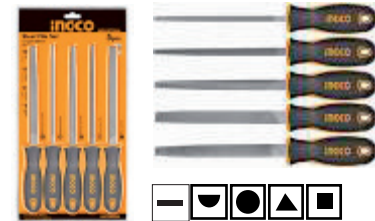

Innovated by INGCO

Formón industrial

Innovated by INGCO

CODIGO	MEDIDA
HWC0819	19 mm
HWC0822	22 mm
HWC0825	25 mm

HKTF50508

Set de limas para acero 8"

Innovated by INGCO

HKTFW0308

Set de limas para madera 8"

Innovated by INGCO

HKSPA1082

Set de llaves combinadas 8 PCS 6 - 9 mm

Innovated by INGCO

HR101

Remachadora 10"

Innovated by INGCO