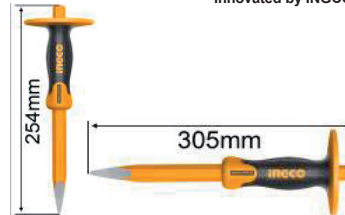

Innovated by INGCO

Cinzel para concreto

Innovated by INGCO