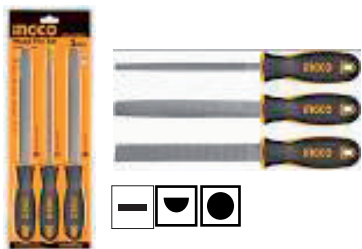

Innovated by INGCO

Formón industrial

Innovated by INGCO

CODIGO	MEDIDA
HWC0819	19 mm
HWC0822	22 mm
HWC0825	25 mm

HKTF50508

Set de limas para acero 8"

Innovated by INGCO

HKTFW0308

Set de limas para madera 8"

Innovated by INGCO

HKSPA1082

Set de llaves combinadas 8 PCS 6 - 9 mm

Innovated by INGCO

HR101

Remachadora 10"

Innovated by INGCO